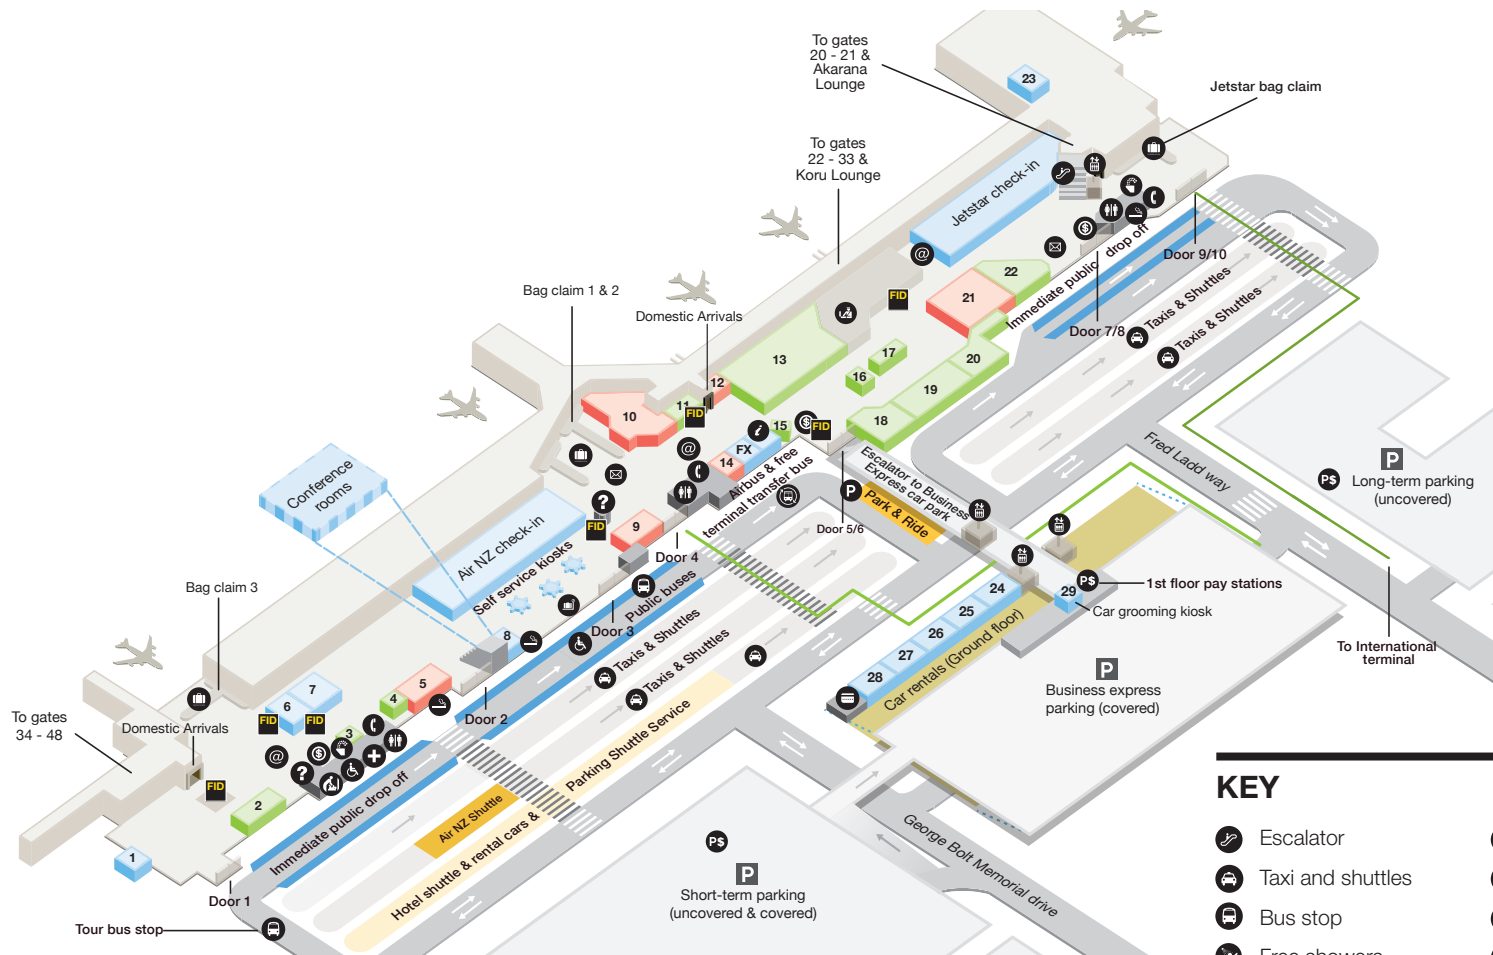

Auckland Airport

DOMESTIC TERMINAL / GROUND FLOOR

SHOPPING

- 5 News Travels
- 9 Carri-On
- 10 beachculture
- 12 Games Arcade
- 14 Sunglass Hut
- 21 Relay

FOOD & BEVERAGE

- 2 The River Café
- 3 Velluto Café
- 4 Dunkin' Donuts
- 11 Wishbone
- 13 The Bach Alehouse
- 15 Dunkin' Donuts
- 16 Tank Juice Bar
- 17 Take Off Espresso
- 18 Hayama Sushi
- 19 McDonalds
- 20 Sumo Salad
- 22 Espresso Plus

AIRPORT SERVICES

- 1 Koru Valet Parking
- 6 FlyMySky Checkin
- 7 Great Barrier Airlines
- 8 Conference Centre
- 23 Akarana Lounge

KEY

- Escalator
- Taxi and shuttles
- Bus stop
- Free showers
- First aid
- Telephones
- Visitor Information (i-Site)
- Lifts
- Smoking area
- Baby changing rooms
- Toilets
- Accessible
- ATM
- Security screening
- Car payment booth
- Internet
- Mailbox
- Help desk
- Drinking fountain
- Self weighing booth (bags)
- Parking
- Parking pay station
- Bag claim
- Flight Information Display
- Inter-Terminal walkway