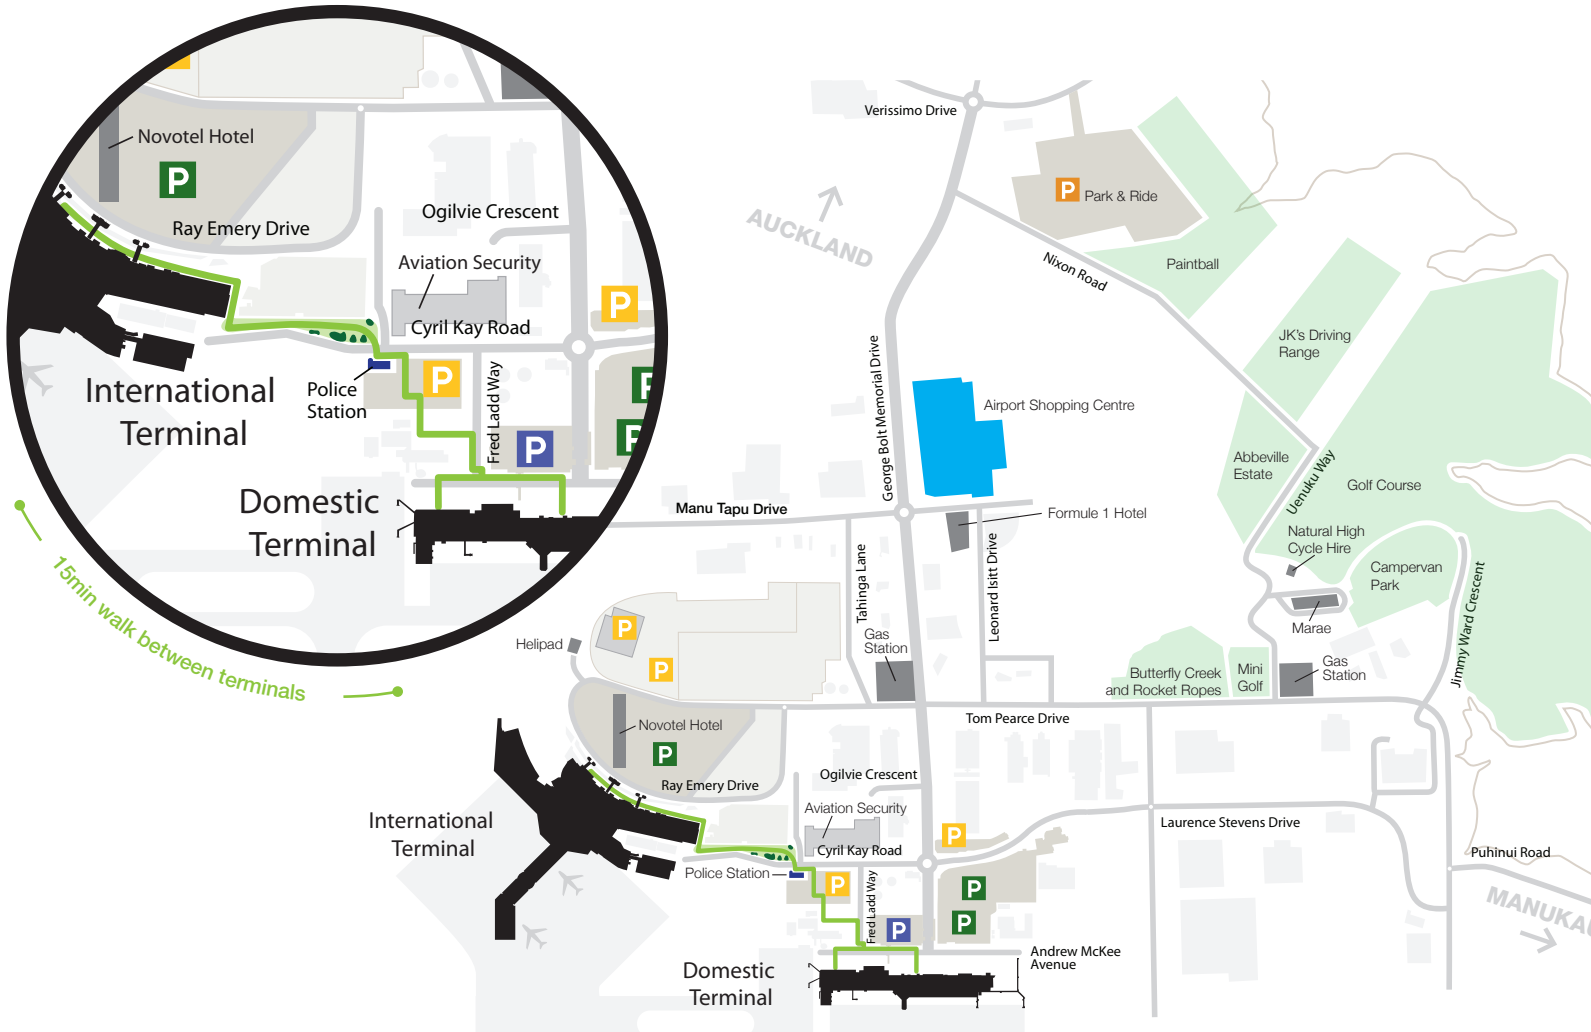

Auckland Airport

OVERVIEW MAP

KEY

-  Inter-Terminal Walkway (Short 15min walk)
-  Long Term Parking
-  Short Term Parking
-  Business Express
-  Park & Ride
-  Airport Shopping Centre

Free Inter-Terminal Bus departs every 15mins