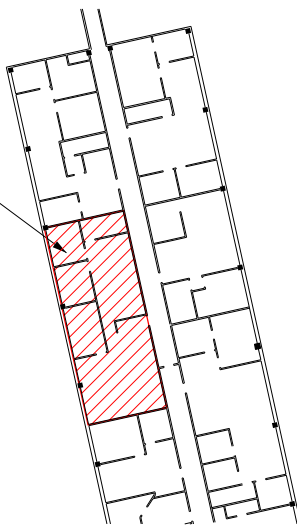

AIR FREIGHT CENTRE

SITE PLAN
NOT TO SCALE

OFFICE LOCATION

LOCALITY PLAN
NOT TO SCALE

TOTAL LEASE AREA = 135.33 sq.m.

FLOOR PLAN

SCALE 1:200

TYPE	A	CAT	A
------	---	-----	---

REV	DATE	AMENDMENT	BY	CHKD	APPD	JOB No	BY	DATE
C	05/08	LESSEE CHANGED	SAH	RGR	AL	DRN.CHKD.	ROY ROBERTSON	09/05
Ø	08/06	OCEAN AIR SUBLEASE ADDED	SAH					
A	09/05	FIRST ISSUE	SAH	RGR	JC			

AUCKLAND INTERNATIONAL AIRPORT
LEASES BUILDINGS – AFC BLOCK A
FIRST FLOOR LEASE TO Vacant
F63b SITE, LOCALITY AND FLOOR PLANS

DRAWING SCALE AT A3 AS SHOWN	CAD FILE NAME D1450-33.DGN
DRAWING No. D1450-33	ISSUE C