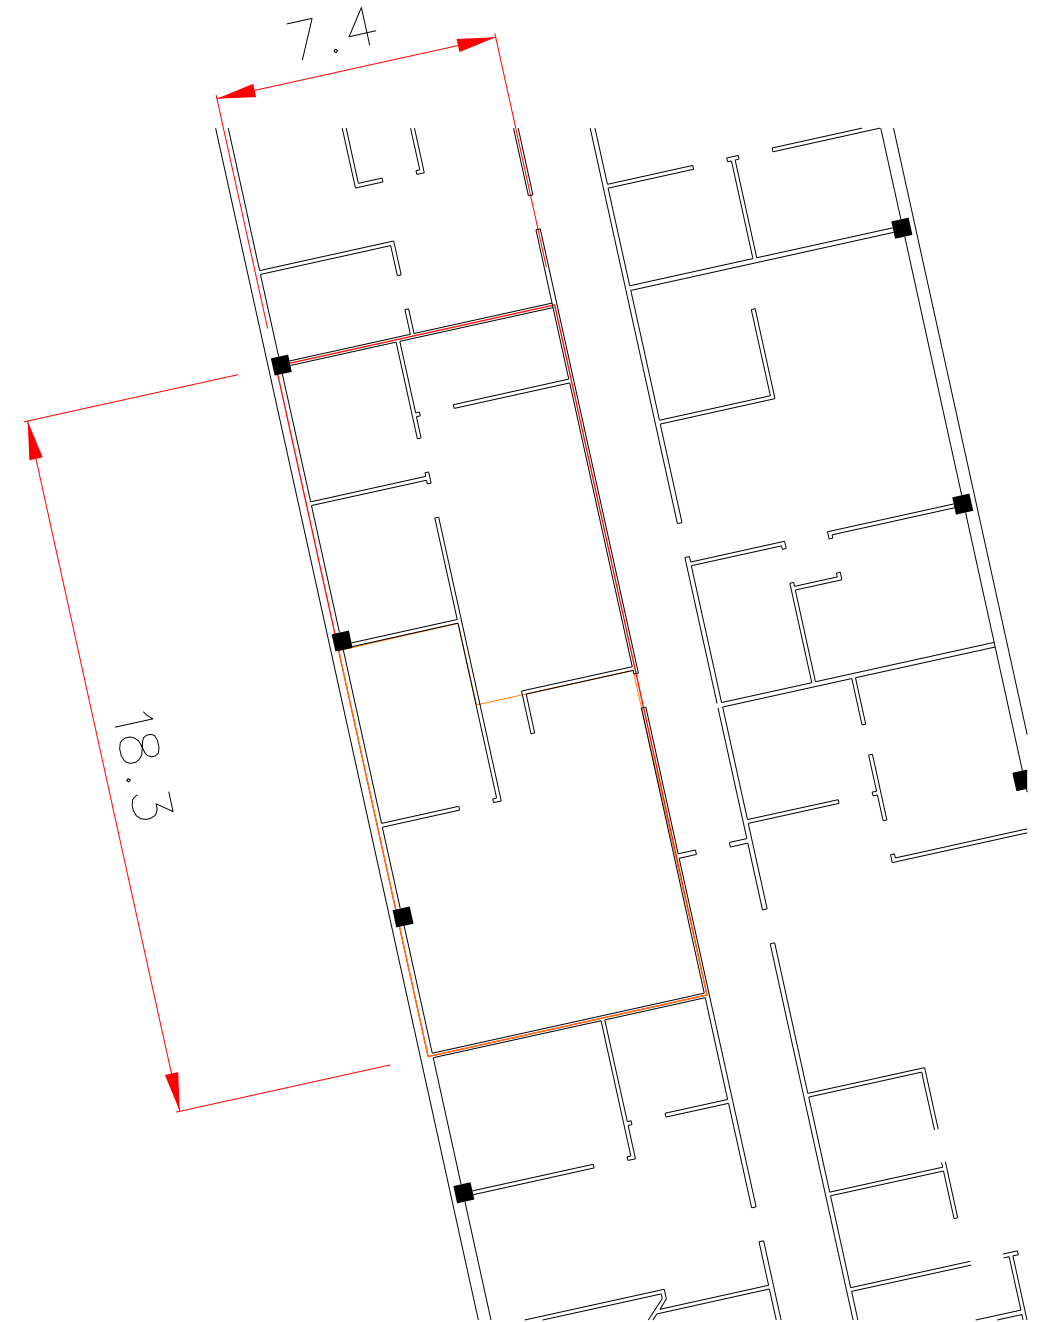

AIR FREIGHT CENTRE

SITE PLAN
NOT TO SCALE

OFFICE LOCATION

LOCALITY PLAN
NOT TO SCALE

TOTAL LEASE AREA = 135.33 sq.m.

FLOOR PLAN

SCALE 1:200

TYPE	A	CAT	A
------	---	-----	---

REV	DATE	AMENDMENT	BY	CHKD	APPD	JOB No	BY	DATE
C	05/08	LESSEE CHANGED	SAH	RGR	AL	DRN.CHKD.	ROY ROBERTSON	09/05
Ø	08/06	OCEAN AIR SUBLEASE ADDED	SAH					
A	09/05	FIRST ISSUE	SAH	RGR	JC			

AUCKLAND INTERNATIONAL AIRPORT
LEASES BUILDINGS – AFC BLOCK A
FIRST FLOOR LEASE TO Vacant
F63b SITE, LOCALITY AND FLOOR PLANS

DRAWING SCALE AT A3 AS SHOWN	CAD FILE NAME D1450-33.DGN
DRAWING No. D1450-33	ISSUE C