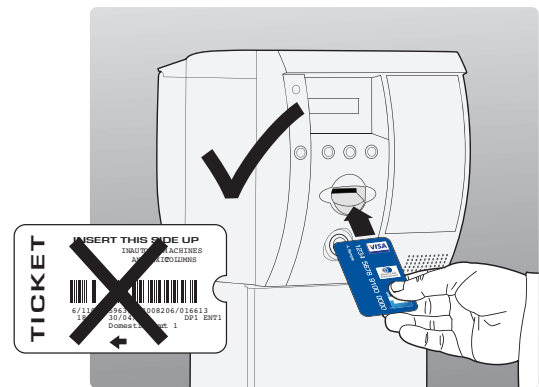

Online Bookings

Smart. Safe. Simple

Credit Card Recognition In & Out

Once you have located your pre-booked carpark, go to the entry and follow the instructions below:

The smart, fast, no queue option for ticketless parking at Auckland Airport.

1 At entry

- Do not take a ticket.*
- Insert your nominated credit card.
- Retrieve your credit card.
- The barrier will open.
- Drive into car park.

2 Park your vehicle

- Park your vehicle in any available parking space.
- Enjoy your trip!

3 At exit

- Return to your vehicle.
- Drive directly to the exit.
- Insert the same credit card into the machine.
- The barrier will open.
- Take care and drive safely.