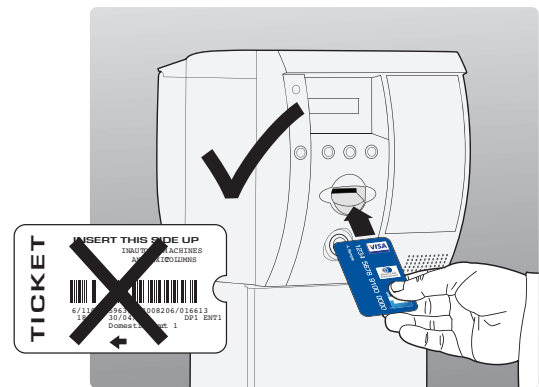

## Credit Card Recognition In & Out

Once you have located your pre-booked carpark, go to the entry and follow the instructions below:

The smart, fast, no queue option for ticketless parking at Auckland Airport.

### 1 At entry

- Do not take a ticket.\*
- Insert your nominated credit card.
- Retrieve your credit card.
- The barrier will open.
- Drive into car park.