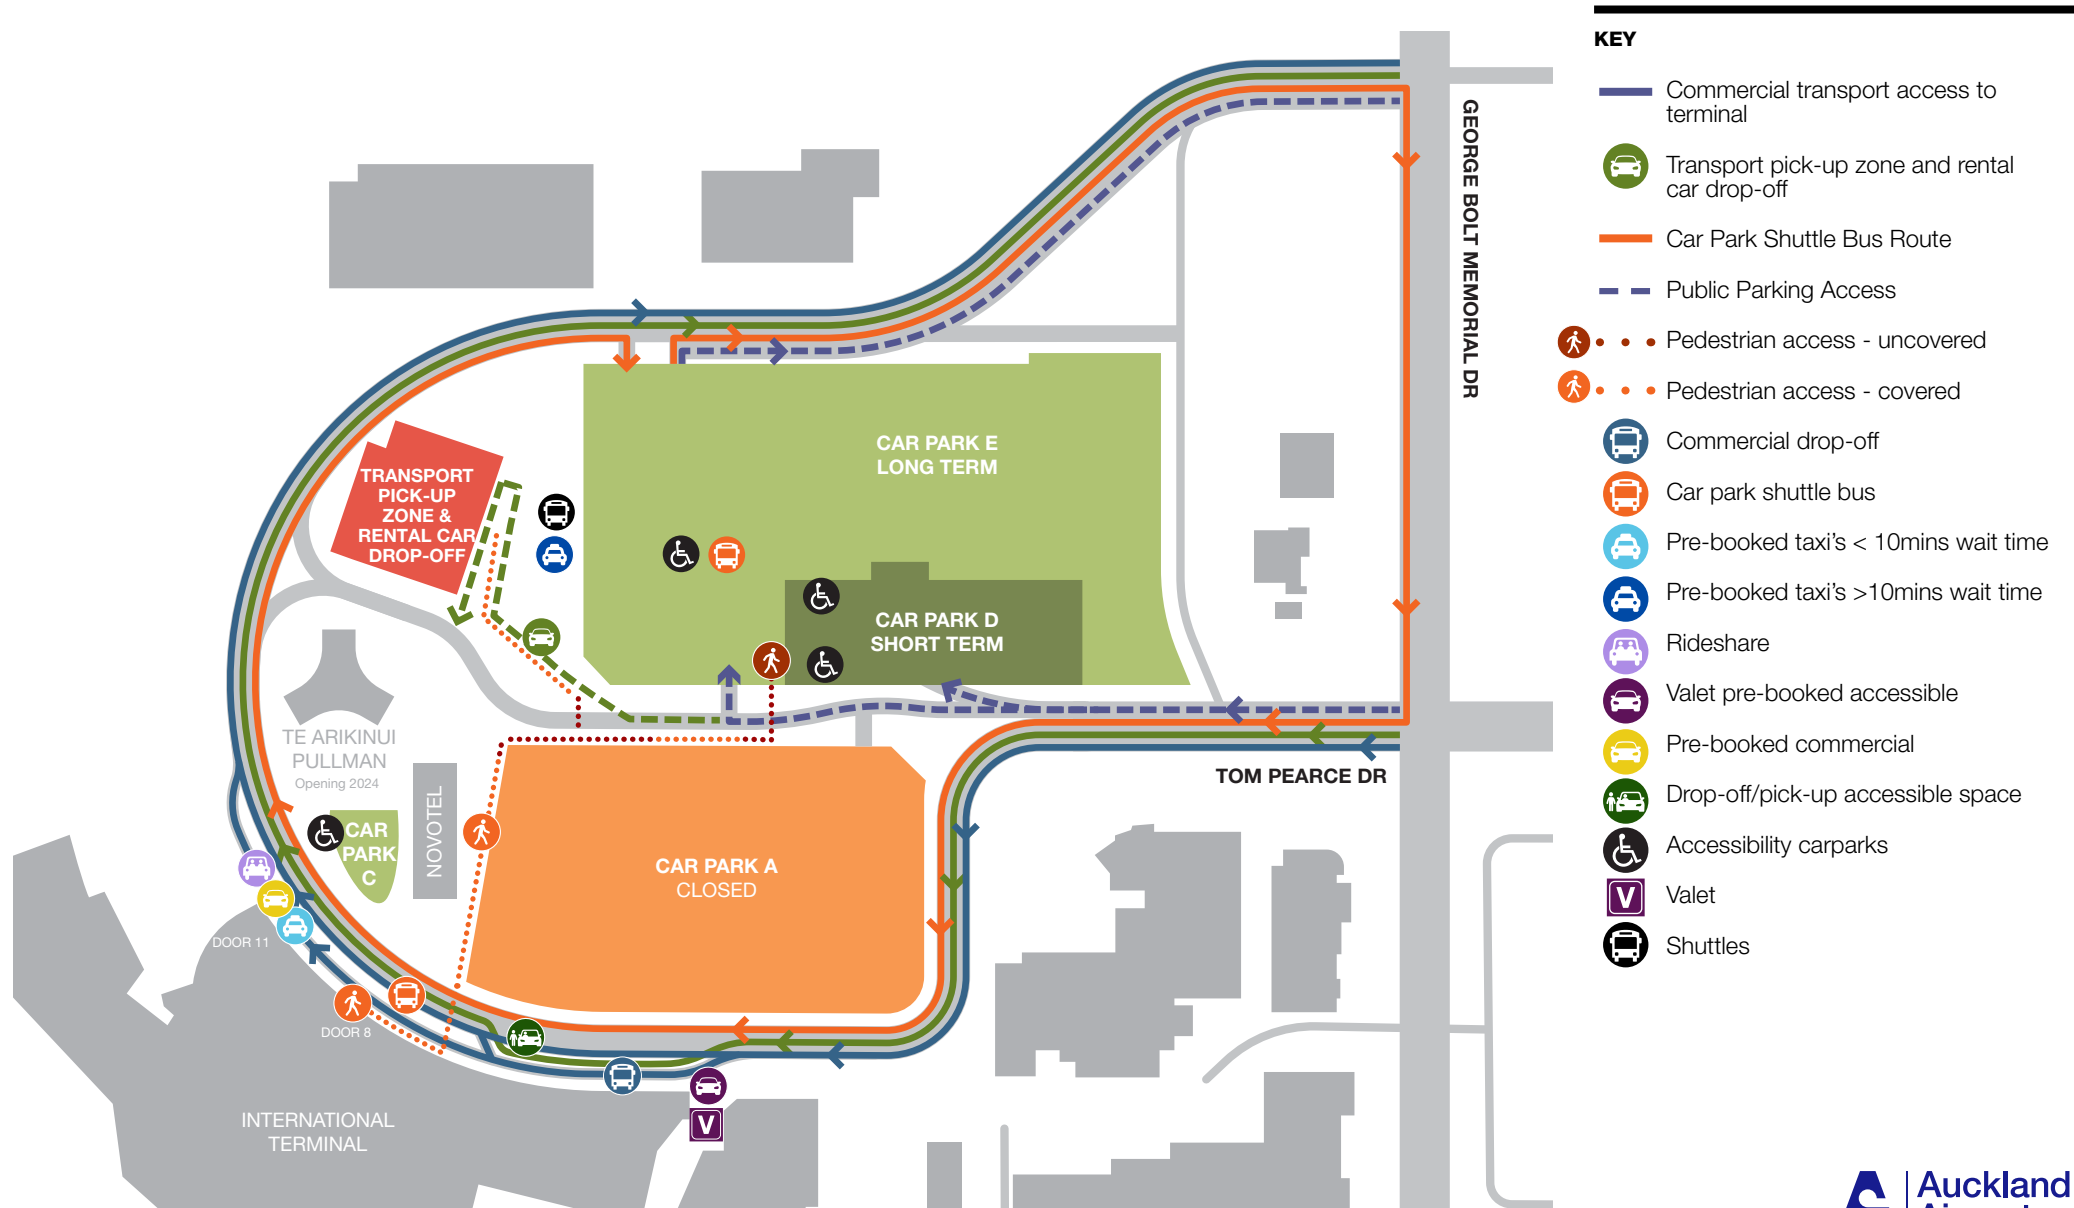

Auckland Airport International Terminal

Accessibility parking

KEY

- Commercial transport access to terminal
- Transport pick-up zone and rental car drop-off
- Car Park Shuttle Bus Route
- Public Parking Access
- Pedestrian access - uncovered
- Pedestrian access - covered
- Commercial drop-off
- Car park shuttle bus
- Pre-booked taxi's < 10mins wait time
- Pre-booked taxi's >10mins wait time
- Rideshare
- Valet pre-booked accessible
- Pre-booked commercial
- Drop-off/pick-up accessible space
- Accessibility carparks
- Valet
- Shuttles