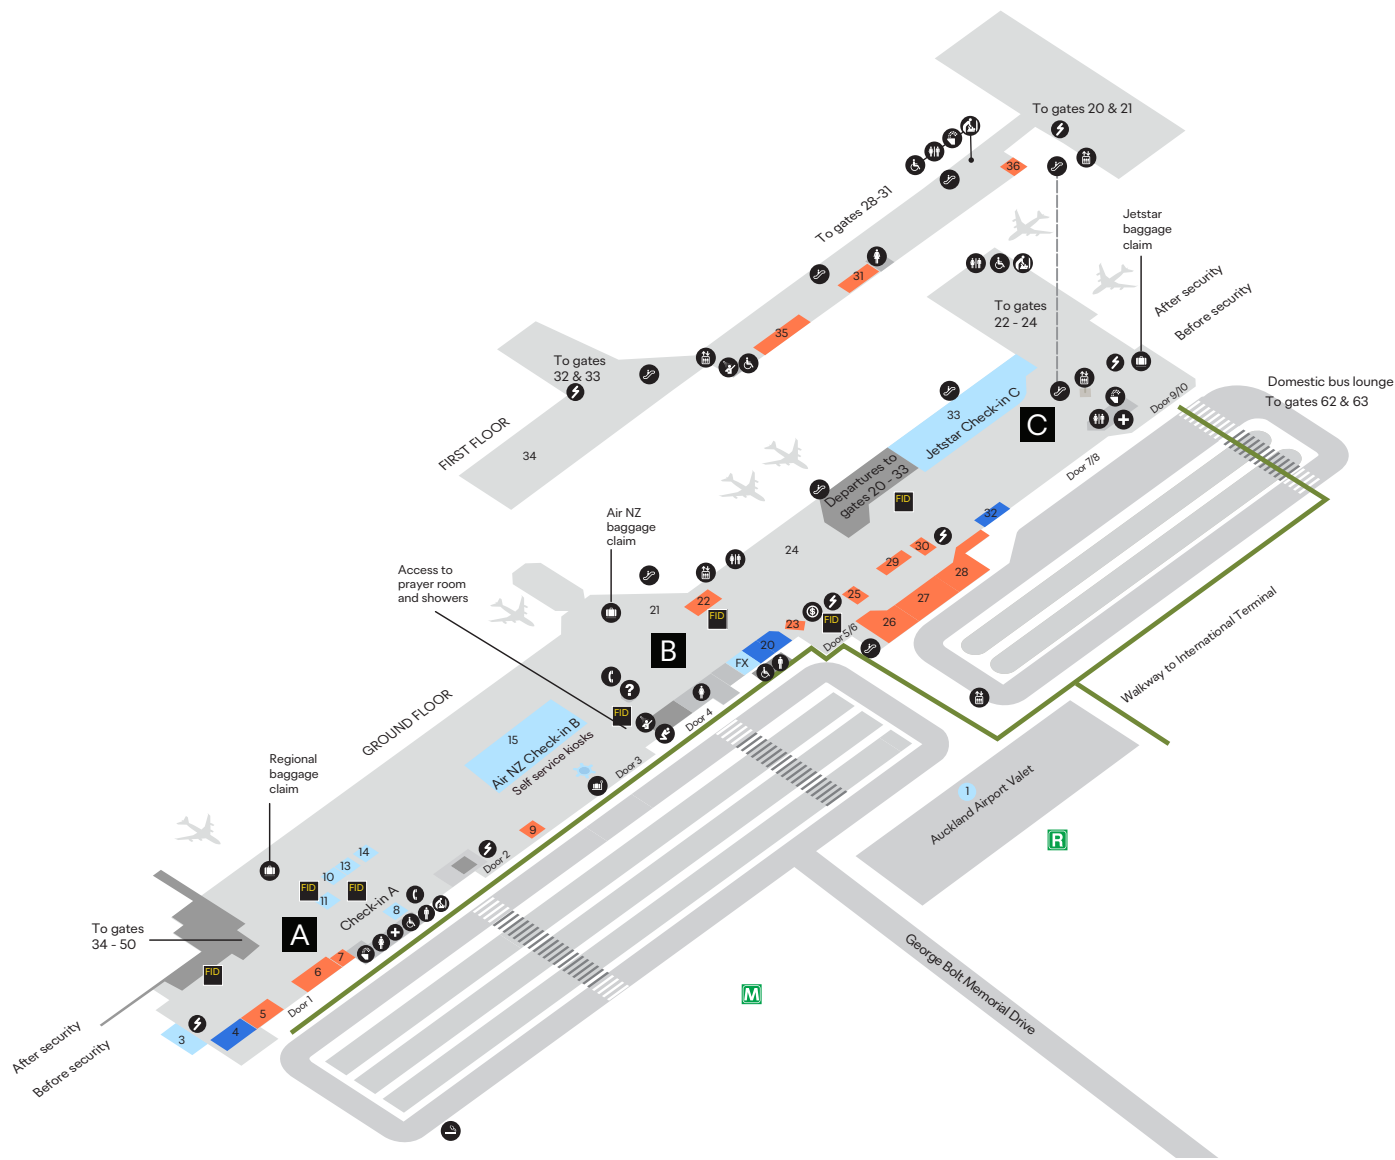

Domestic Terminal

Ground & first floor

Shopping

AirGo Convenience	4
Sunglass Hut	16
3 Wise Men	20
Relay	32

Eat and drink

Subway	5
Little Gipsy	6
Krispy Kreme	7
Retro Espresso	9
Bistro Box	22
Dunkin' Donuts	23
The Gipsy Moth	24
Tank Juice Bar	25
Sushi Platter	26
McDonald's	27
Orleans Chicken & Waffles	28
Take Off Espresso	29
Best Ugly Bagels	30
Bistro Box	31
Hudsons	35
Hub Convenience	36

Airport Services

Auckland Airport Valet Parking	1
Air New Zealand Regional Lounge A	3
Air New Zealand Check-in Zone A	8
Air Chathams A	10
Air New Zealand Bag Drop A	11
Barrier Air A	13
Fragile & Oversized Baggage A&B	14
Air New Zealand Check-in Zone B	15
Air New Zealand Bag Services B	21
Jetstar Check-in Zone C	33
Air New Zealand Lounge B	34
Travelex B	FX

Facilities

Escalator	4
Lifts	16
Drinking fountain	20
Prayer room	32
Smoking deck	
First aid room	
Accessible	
Toilets	
ATM	
Help desk	
Showers	
Self weighing booth (bags)	
Bag claim	
Charging station	
Flight information display	
Inter-terminal walkway	
Before/after security	
Car Park M	
Car Park R	

Zones

Zone A	A
Zone B	B
Zone C	C

Map accurate at date of printing August 2024