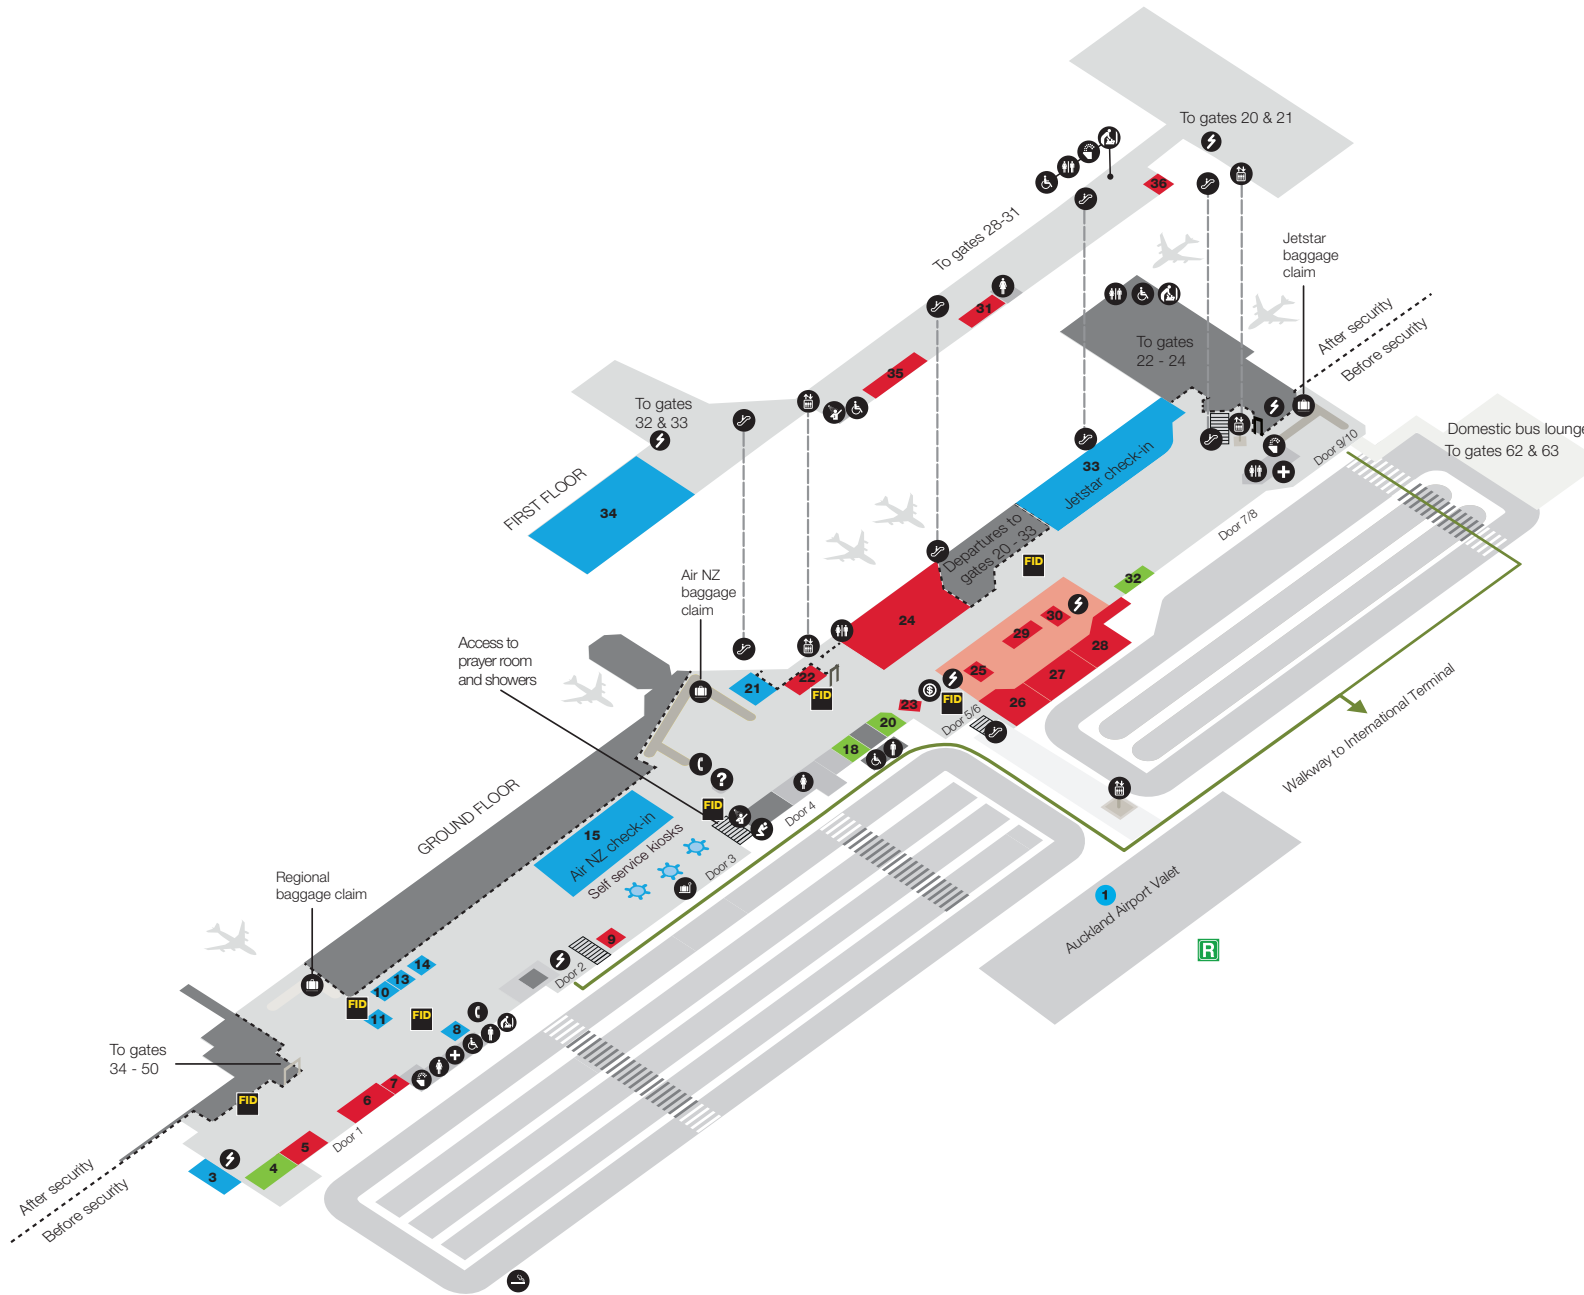

# Auckland Airport Domestic Terminal

## Ground & First Floor

### FOOD & BEVERAGE

- |                   |                              |
|-------------------|------------------------------|
| 5 Subway          | 26 Hayama Sushi              |
| 6 Little Gipsy    | 27 McDonald's                |
| 7 Krispy Kreme    | 28 Orleans Chicken & Waffles |
| 9 Retro Espresso  | 29 Take Off Espresso         |
| 22 Bistro Box     | 30 Best Ugly Bagels          |
| 23 Dunkin' Donuts | 31 Bistro Box                |
| 24 The Gipsy Moth | 35 Hudsons                   |
| 25 Tank Juice Bar | 36 Hub Convenience           |

### SHOPPING

- |                     |               |
|---------------------|---------------|
| 4 AirGo Convenience | 20 3 Wise Men |
| 16 Sunglass Hut     | 32 Relay      |
| 18 Travelex         |               |