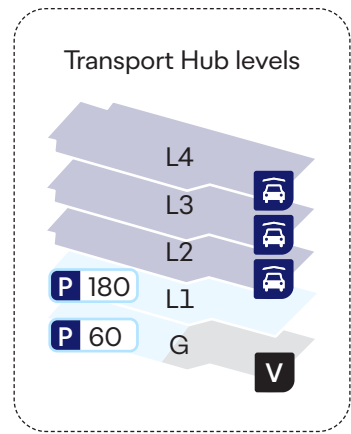

Auckland Airport International Terminal

Accessibility parking

- Valet parking - International
- P60 - short stay parking
- P180 - short stay parking
- Premium covered levels 2-4
- The Wait Zone
- Accessibility carpark
- Assistance buggy
- Drop-off / pick-up
- Shuttle drop-off
- Rideshare drop-off
- Taxi drop-off
- Bus drop-off and pick-up
- On-demand taxi pick-up
- Supershuttle pick-up
- Rideshare pick-up
- Off-site shuttle pick-up
- Coach bay
- Pre-booked accessible
- Pre-booked taxis
- Air New Zealand Valet
- VIP Kerbside
- Motorbike parking
- Bike parking
- Commercial lane
- Public drop-off and pick-up
- Public parking access
- Pedestrian access (mainly covered)
- Green line inter-terminal walkway
- Pedestrian access