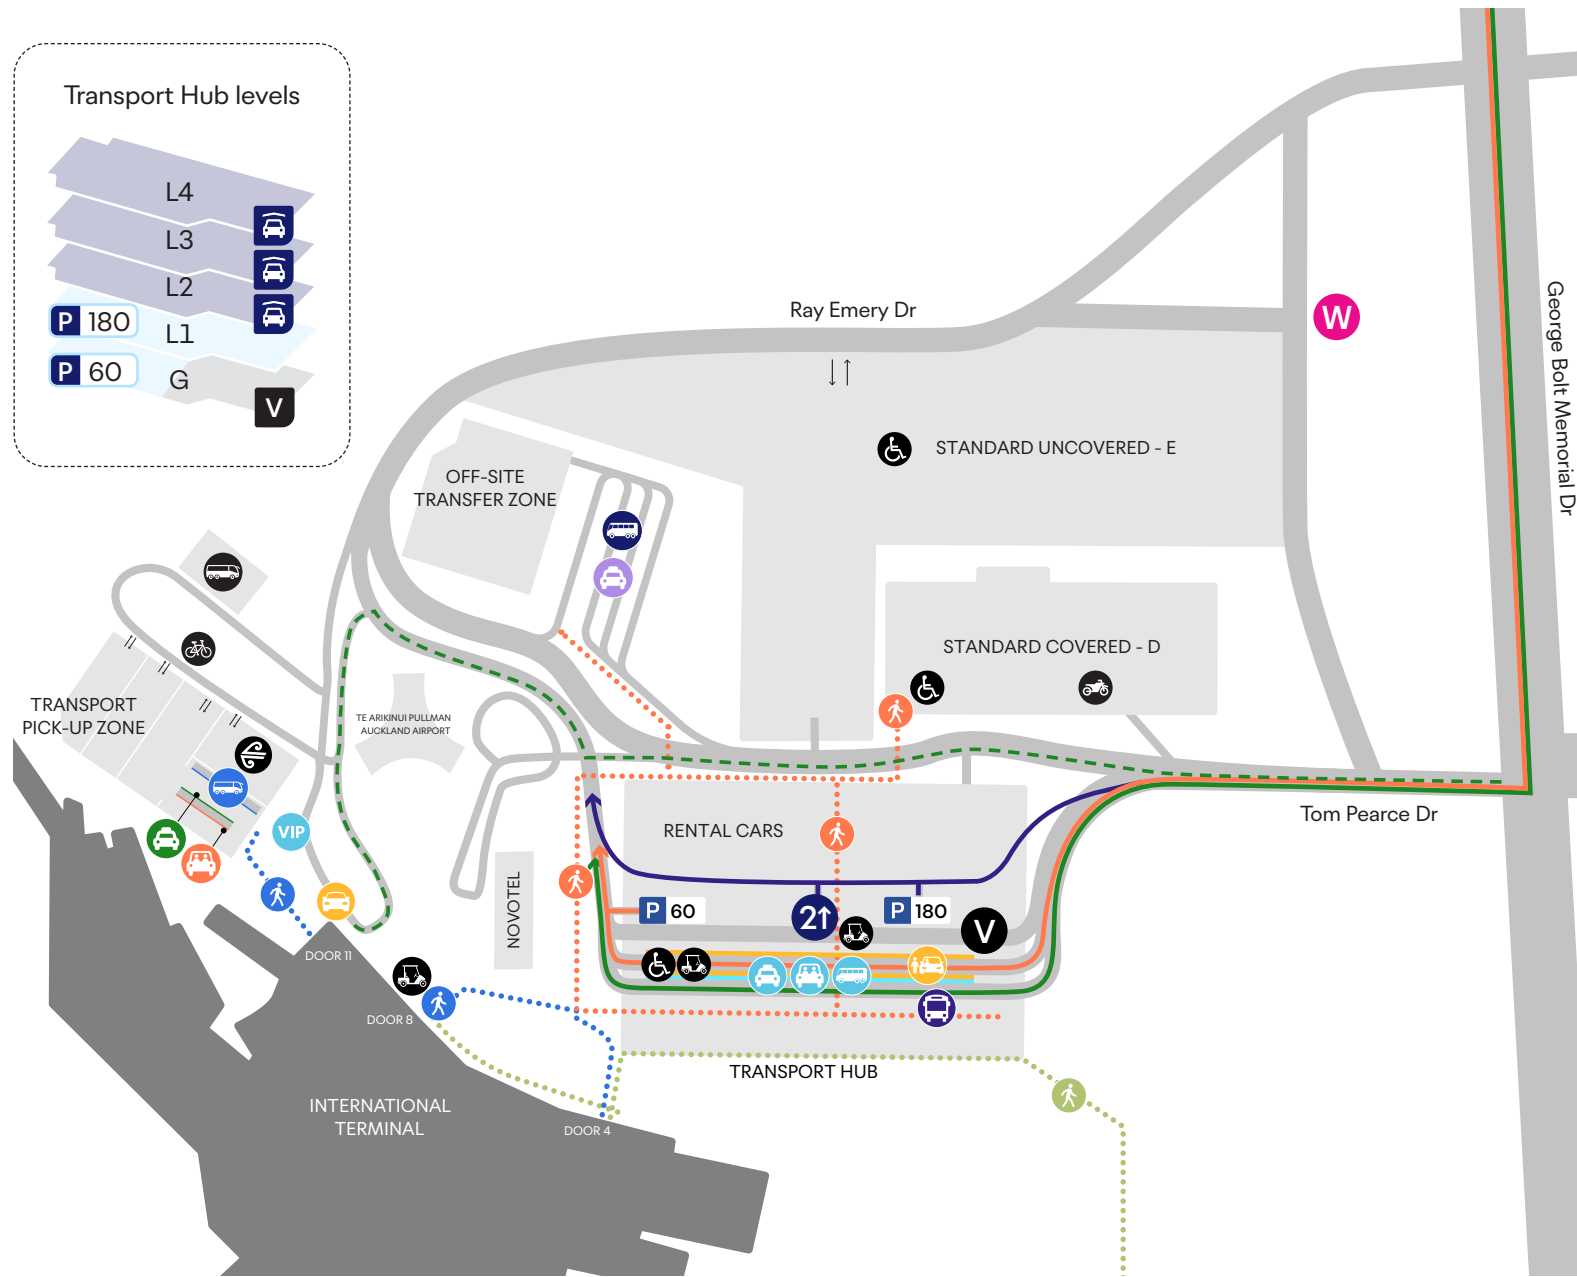

Auckland Airport International Terminal

Accessibility parking

- Valet parking - International
- P60 - short stay parking
- P180 - short stay parking
- Premium covered levels 2-4
- The Wait Zone
- Accessibility carpark
- Assistance buggy
- Drop-off / pick-up
- Shuttle drop-off
- Rideshare drop-off
- Taxi drop-off
- Bus drop-off and pick-up
- On-demand taxi pick-up
- Supershuttle pick-up
- Rideshare pick-up
- Off-site shuttle pick-up
- Coach bay
- Pre-booked accessible
- Pre-booked taxis
- Air New Zealand Valet
- VIP Kerbside
- Motorbike parking
- Bike parking
- Commercial lane
- Public drop-off and pick-up
- Public parking access
- Pedestrian access (mainly covered)
- Green line inter-terminal walkway
- Pedestrian access