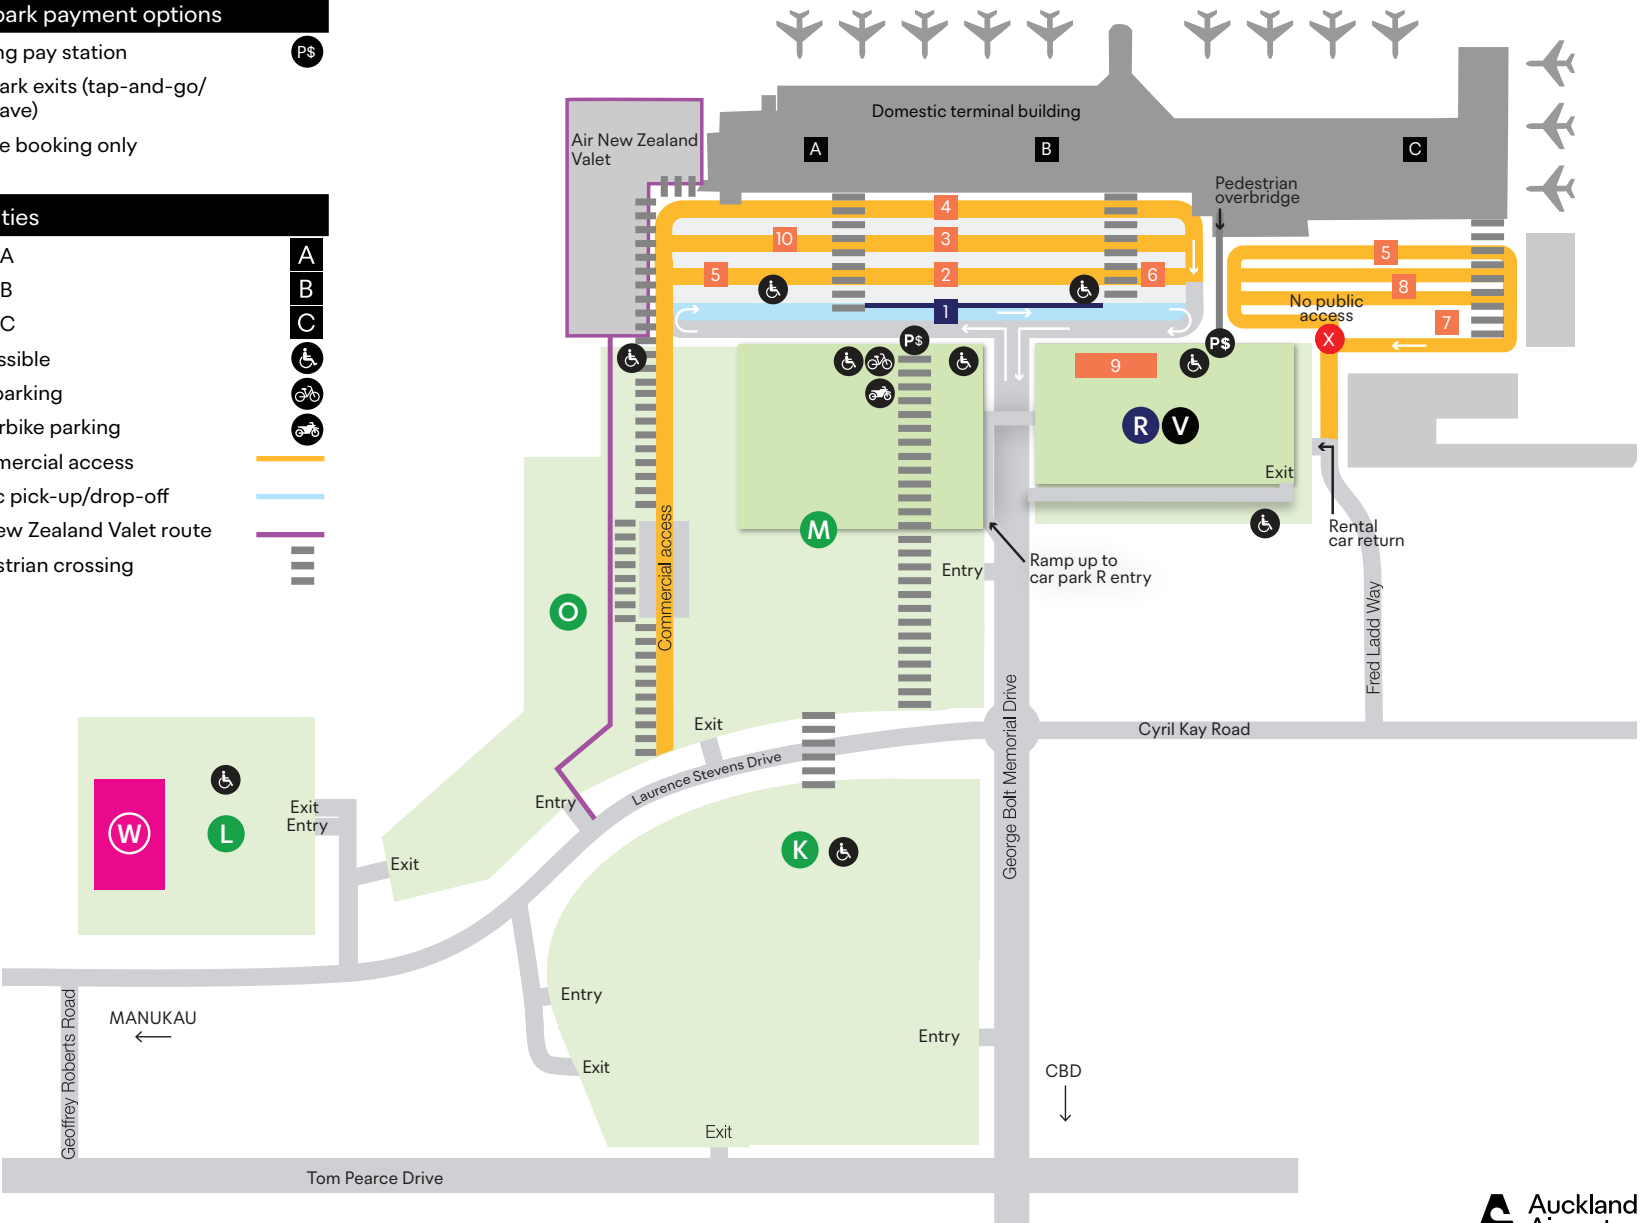

Domestic Terminal

Accessibility parking

Public drop-off/pick-up

- Public drop-off/pick-up
- Blue zone

Transport

- Super shuttles 2
- On demand taxis 3
- Buses 4
- Commercial drop-off 5
- Air New Zealand Park & Ride pick-up *Hotels, parking, rental cars* 6
- Off-airport pick-up 7
- Pre-booked taxi pick-up 8
- Rental cars (ground floor) 9
- Rideshare 10
- Uber Assist drop-off and pick-up 11

Car parks

- Standard uncovered - K K
- Standard+ covered - M M
- Standard pre-booked - O O
- Premium covered - R R
- Standard uncovered - L L
- Valet parking - Domestic V
- The Wait Zone W

Car park payment options

- Parking pay station P\$
- Car park exits (tap-and-go/ paywave)
- Online booking only

Facilities

- Zone A A
- Zone B B
- Zone C C
- Accessible ♿
- Bike parking 🚲
- Motorbike parking 🏍️
- Commercial access —
- Public pick-up/drop-off —
- Air New Zealand Valet route —
- Pedestrian crossing —

Map accurate at date of printing May 2025