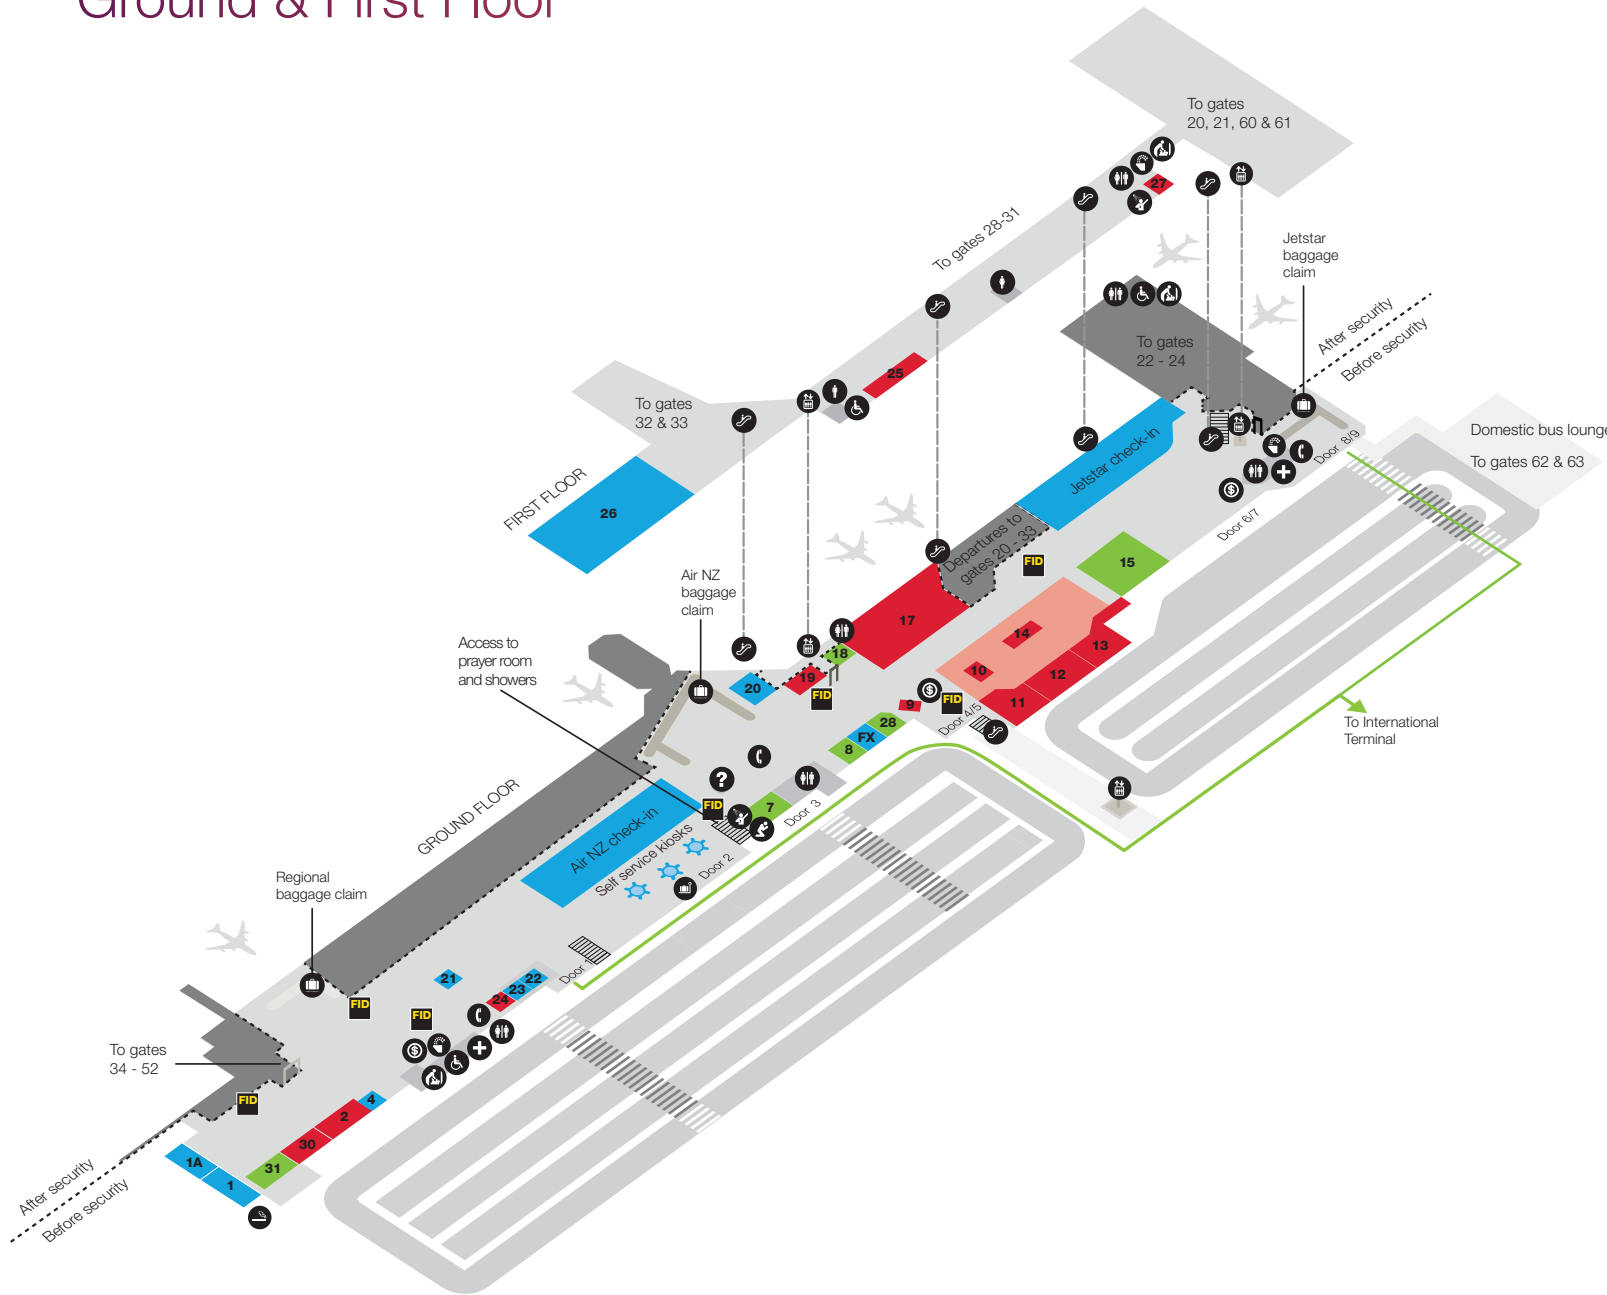

Auckland Airport Domestic Terminal

Ground & First Floor

FOOD & BEVERAGE

- 2** Wayfarer Café
- 4** Krispy Kreme
- 9** Dunkin' Donuts
- 10** Tank Juice Bar
- 11** Hayama Sushi
- 12** McDonalds
- 13** Orleans Chicken & Waffles
- 14** Take Off Espresso
- 17** The Gypsy Moth
- 19** Wishbone
- 24** Retro Espresso
- 25** Shaky Isles
- 27** Hub Convenience
- 30** Subway

SHOPPING

- 7** Walker & Hall
- 8** Sunglass Hut
- 15** Relay
- 18** TravelPharm
- 28** 3 Wise Men
- 31** AirGo Convenience

AIRPORT SERVICES

- 1** Koru Valet Parking
- 1A** Air New Zealand Regional Lounge
- 20** Air New Zealand Bag Services
- 21** Air New Zealand Fragile & Oversized Baggage
- 22** Air Chatham / Barrier Air
- 23** FlyMySky Checkin
- 26** Air New Zealand Regional Lounge
- FX** Travelex

KEY

- Escalator
- Showers
- First aid
- Telephones
- Lifts
- Smoking area
- Baby changing rooms
- Toilets
- Accessible
- ATM
- Help desk
- Drinking fountain
- Self weighing booth (bags)
- Bag claim
- Prayer room
- Flight Information Display
- Inter-terminal walkway
- Before/after security