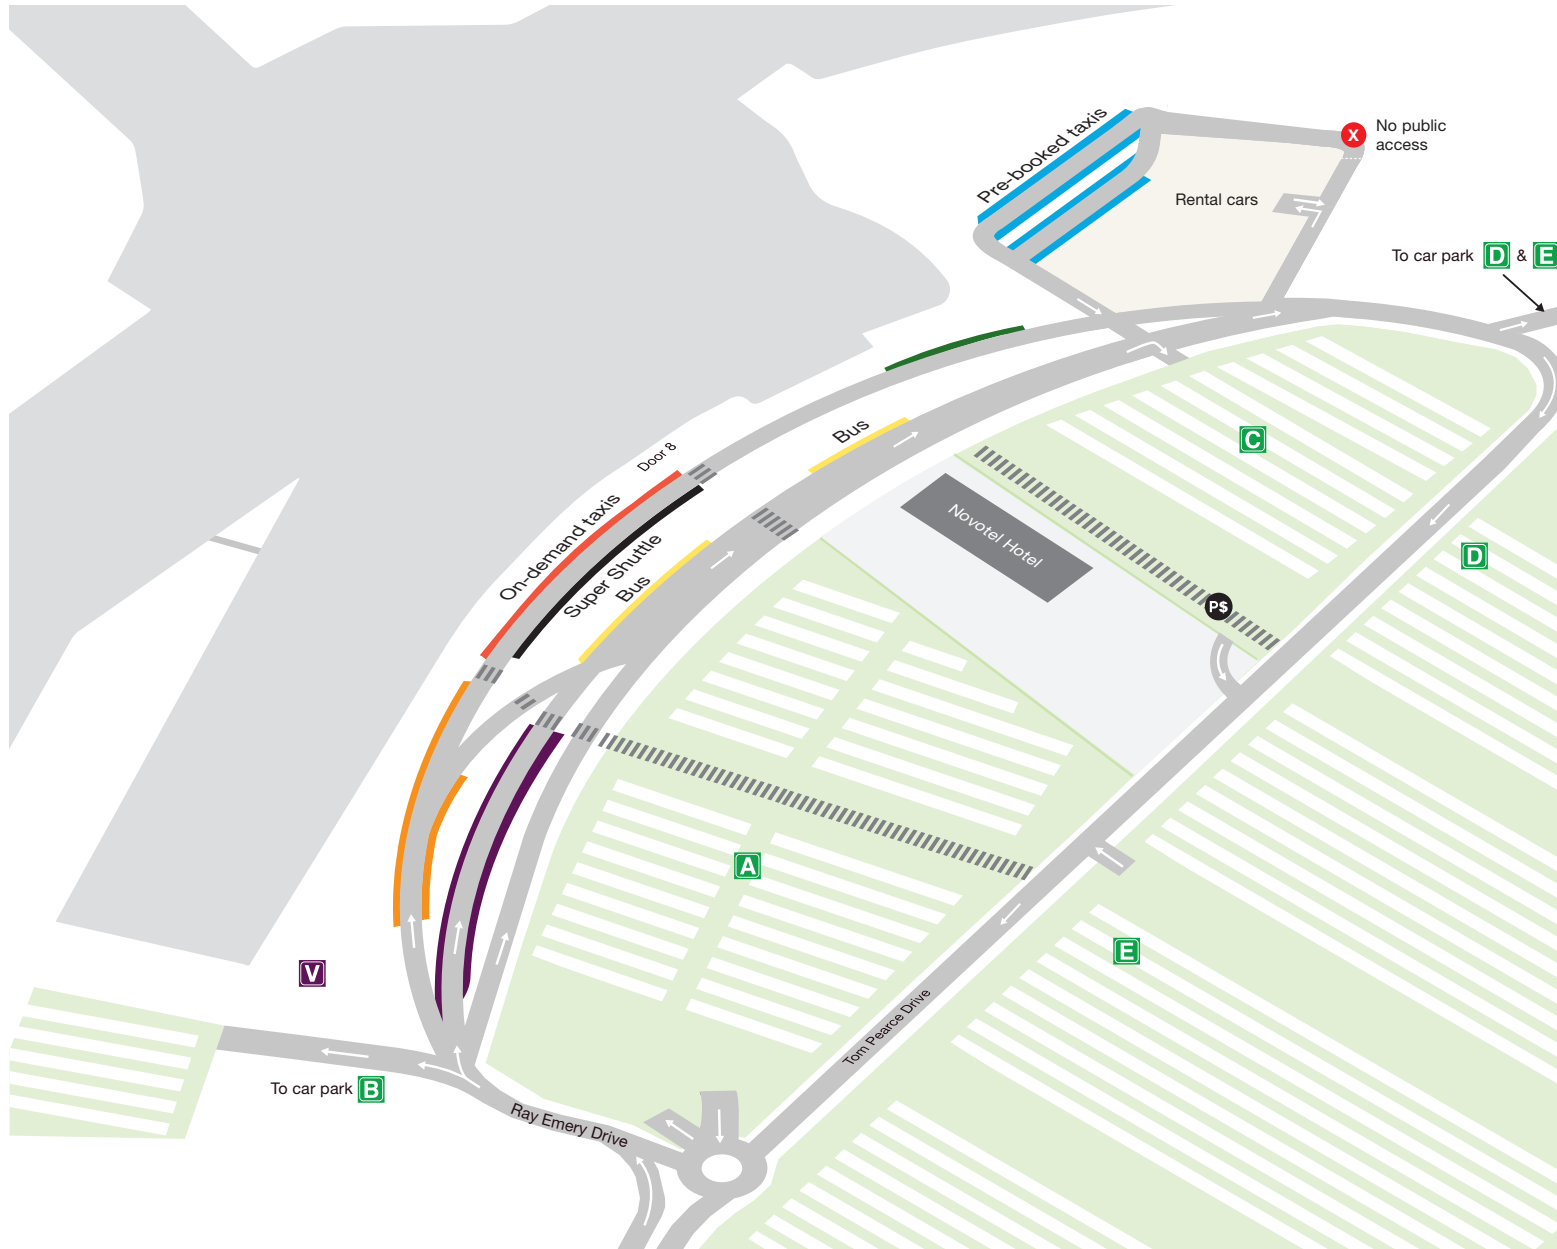

# Auckland Airport International Terminal

## Forecourt & Parking

### KEY

- Commercial drop-off
- Public drop-off / pick-up
- On-demand taxis
- Super Shuttle
- Hotel shuttles, off-airport parking, rental car
- Pre-booked taxis
- Bus