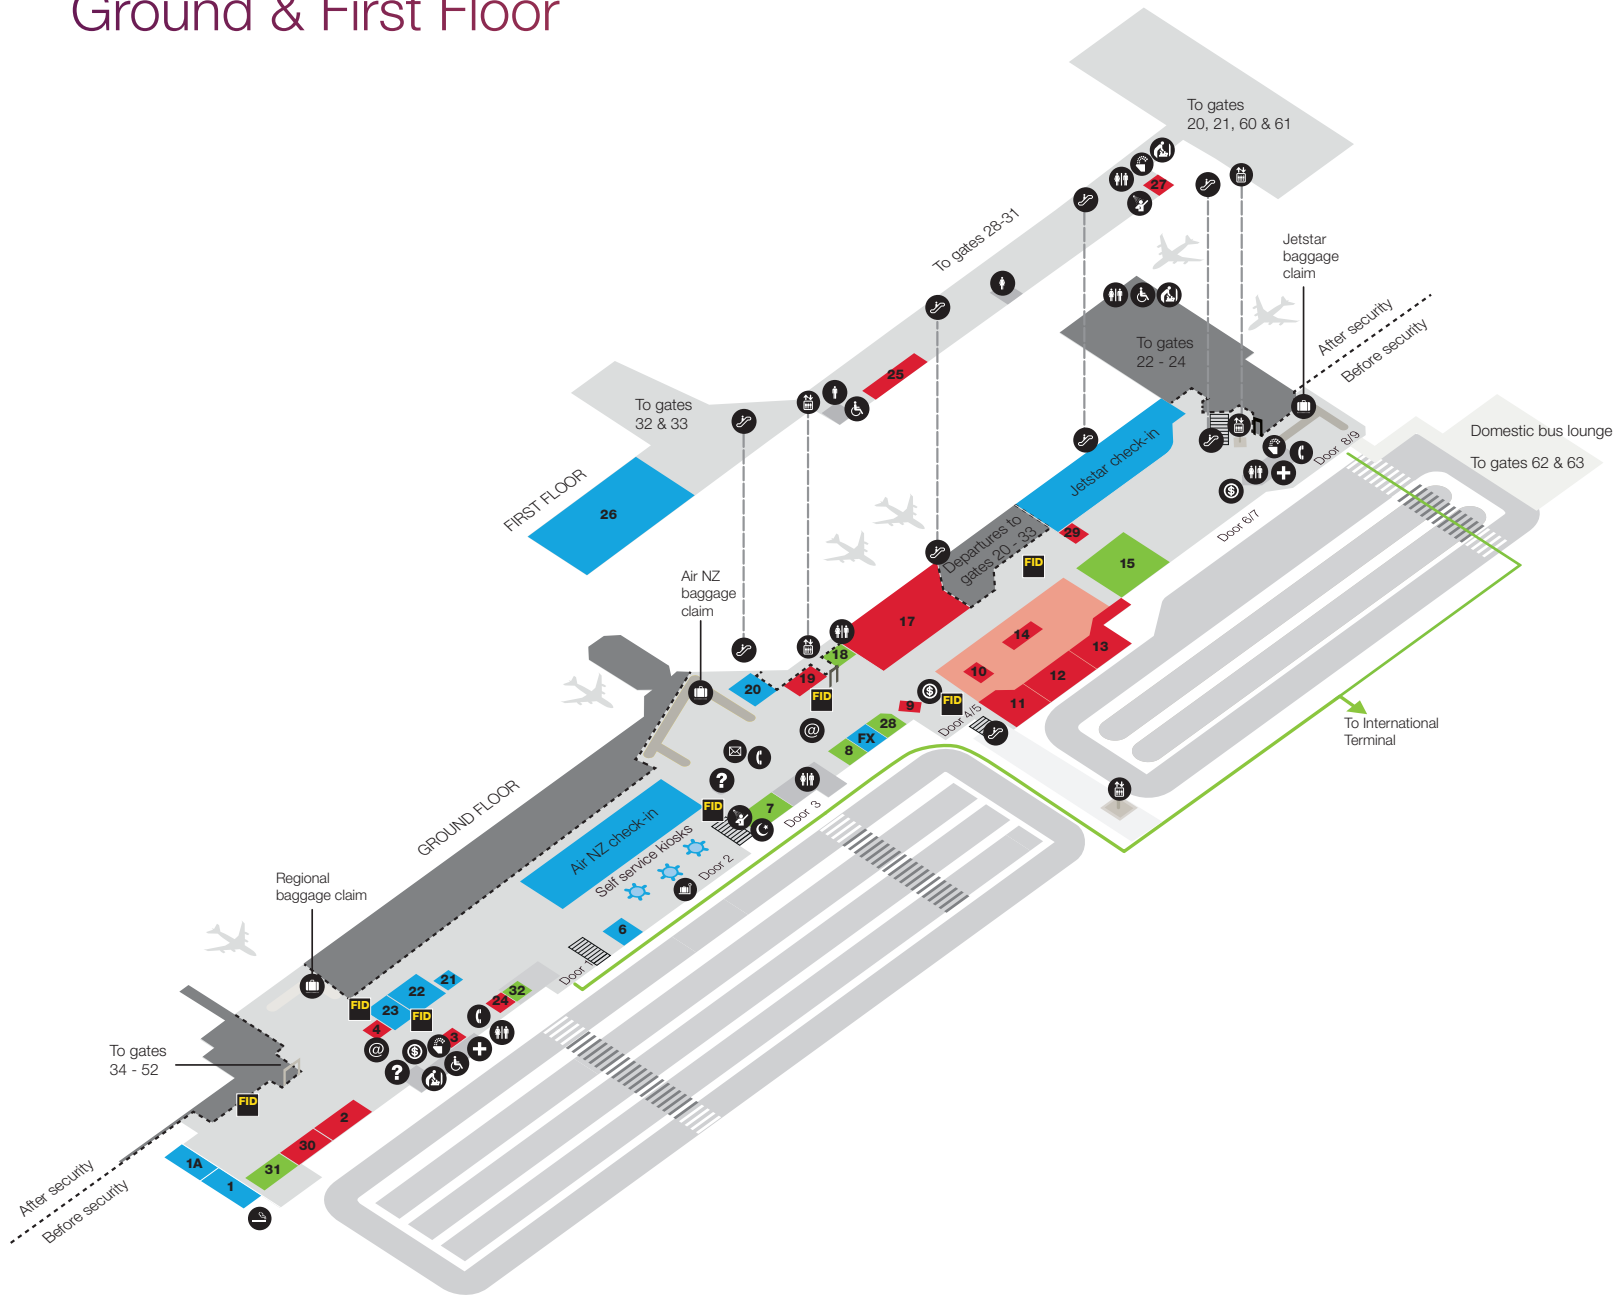

Auckland Airport Domestic Terminal

Ground & First Floor

FOOD & BEVERAGE

- | | |
|-------------------|------------------------|
| 2 Wayfarer Café | 14 Take Off Espresso |
| 3 Velluto Café | 17 The Bach Alehouse |
| 4 Dunkin' Donuts | 19 Wishbone |
| 9 Dunkin' Donuts | 24 Retro Espresso |
| 10 Tank Juice Bar | 25 Shaky Isles |
| 11 Hayama Sushi | 27 Hub Convenience |
| 12 McDonalds | 29 Alice & George Café |
| 13 Sumo Salad | 30 Subway |

SHOPPING

- | | |
|-----------------|---------------|
| 7 Walker & Hall | 28 3 Wise Men |
| 8 Sunglass Hut | 31 Air Go |
| 15 Relay | 32 Traveltime |
| 18 TravelPharm | |

AIRPORT SERVICES

- | | |
|------------------------------------|--|
| 1 Koru Valet Parking | 21 Air New Zealand Fragile & Oversized Baggage |
| 1A Air New Zealand Regional Lounge | 22 Air Chatham / Barrier Air |
| 6 Access to Conference Centre | 23 FlyMySky Checkin |
| 20 Air New Zealand Bag Services | 26 Air New Zealand Regional Lounge |
| | FX Travelex |

KEY

- | | |
|------------------------------|--------------------------------|
| Escalator | @ Internet |
| Showers | Mailbox |
| First aid | ? Help desk |
| Telephones | Drinking fountain |
| Visitor Information (i-Site) | Self weighing booth (bags) |
| Lifts | Bag claim |
| Smoking area | Muslim prayer room |
| Baby changing rooms | FID Flight Information Display |
| Toilets | Inter-terminal walkway |
| Accessible | Before/after security |
| ATM | |