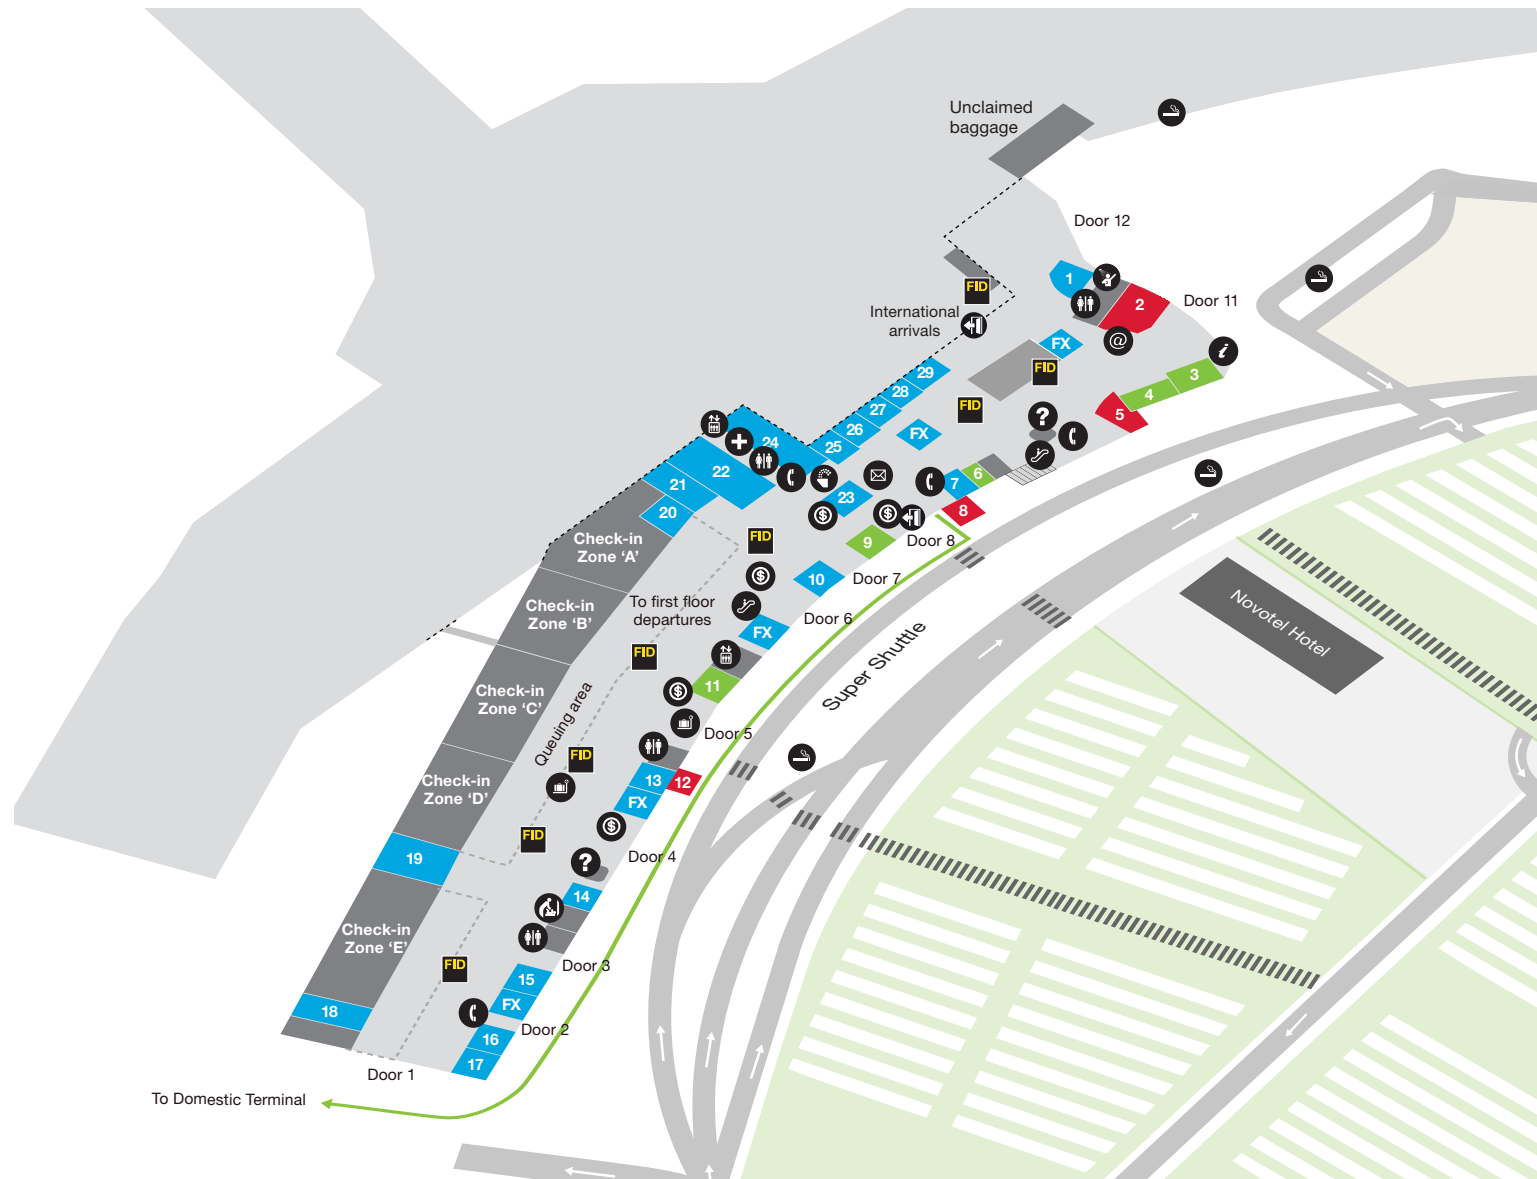

Auckland Airport International Terminal

Ground Floor

FOOD & BEVERAGE

- 2** McDonalds
- 5** Long White Café
- 8** Retro Espresso
- 12** Retro Espresso

SHOPPING

- 3** Spark
- 4** Vodafone
- 6** Relay
- 9** 24/7 Convenience
- 11** Carry On

KEY

- Escalator
- Showers
- Lifts
- Smoking area
- Baby changing rooms
- Toilets
- ATM
- Internet
- Mailbox
- Help desk
- Drinking fountain
- First aid
- Self weighing booth (bags)
- Telephone
- Visitor information (i-Site)
- International Arrivals
- Flight Information Display
- Inter-terminal walkway